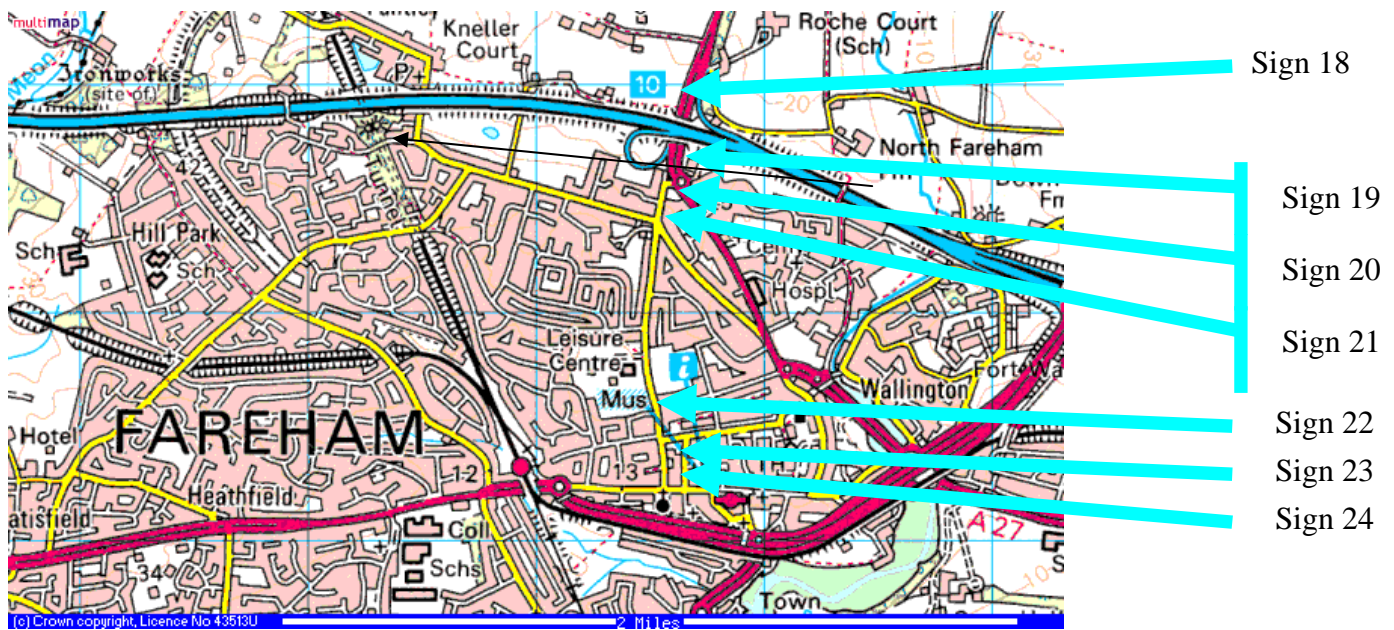

**& District Model Railway Club**

**Sign Posting Plan for Club Exhibitions at  
Fareham Community Centre,  
Queens Road, Fareham**

**Northern Extension  
from A32 – Wickham Road**

# Part 1 - Northern Approaches

	<p><b>Sign 18</b> Wickham Road</p>	
	<p><b>Sign 19</b></p>	<p>Requires a specially made roundabout sign which matches this sign for shape.</p>

**Sign 20**

**Sign 21**

**Sign 22**

**Sign 23**

**Sign 24**

**Part 2 – Route joins existing routes for final approach to Centre.**

**Sign 15**

**Signs 16 & 17**